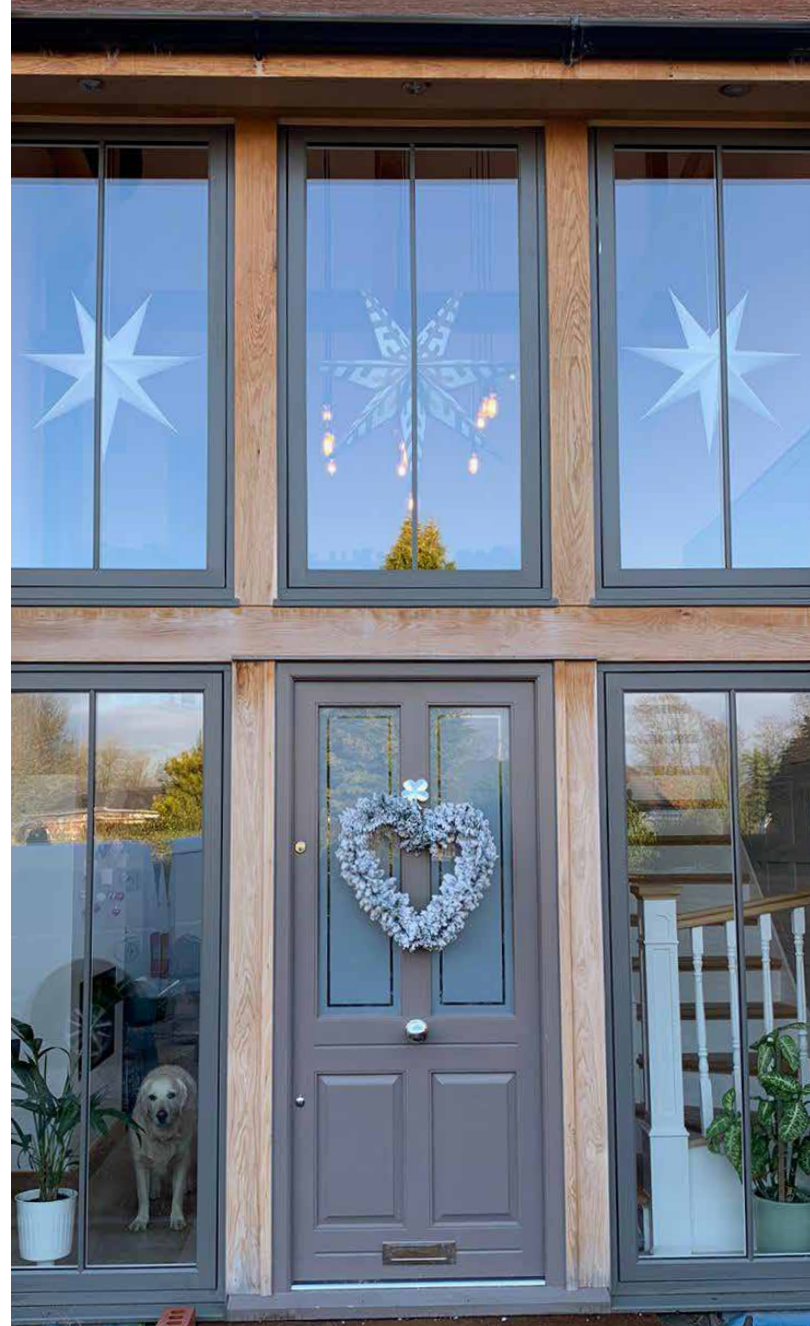

WINDOWS & DOORS
THE WAY THEY'RE
MEANT TO BE™

SEE MORE HOMES ON INSTAGRAM
[@residencecollection](#)