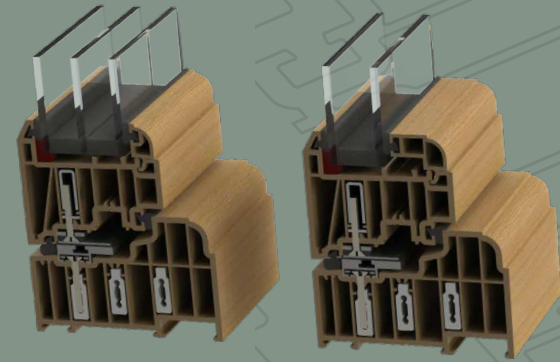

9 REASONS TO CHOOSE *Residence 9*

— *Colour & Style*

Residence 9 is available as standard in 21 carefully curated colours, with the option of more colours by special request or to be sprayed in any RAL colour to match your favourite paint.

— *Chamber Design*

Residence 9 is engineered to meet current and anticipated future standards. Other window frames are typically 3 or 5 chambers and are usually 70mm wide, Residence 9 is made to CEN A wall thickness and has 9 chambers and is 100mm wide, resulting in superior thermal, acoustic, strength and security performances.

— *Safe & Secure*

Residence 9 is made to CEN A wall thickness. This is the highest classification in Europe. Together with intelligent design details and screw retention reinforcements, locks and hinges are secured firmly into position. Residence 9 is also specifically designed to accommodate the additional weight of triple glazed units, allowing heavy duty hinges to fit and operate perfectly. A night vent option is also available.

— *Modern Manufacturing*

Residence 9 windows and doors have been designed to embrace multiple manufacturing techniques. Fully tested for use with and without glass bonding. Traditional mechanical joints should always be glass bonded, whilst the Timberweld™ and other welded methods allow the glass to be fitted on site.

— *Fully Foiled 'Easy Clean' Rebates*

Residence 9 which is fully foiled to match the chosen internal colour of your window. This means you get that authentic timber look even when the window is open. It's intelligently designed with an 'easy clean' rebate for your convenience. This unique design makes it easy to wipe clean by avoiding sharp corners, which attract dirt. A classic design, for modern living.

— *Internal Beads*

Residence 9 has internal beads for security. Glazed with beads on the inside to prohibit would-be intruders from gaining entry by removing the beads/glass.