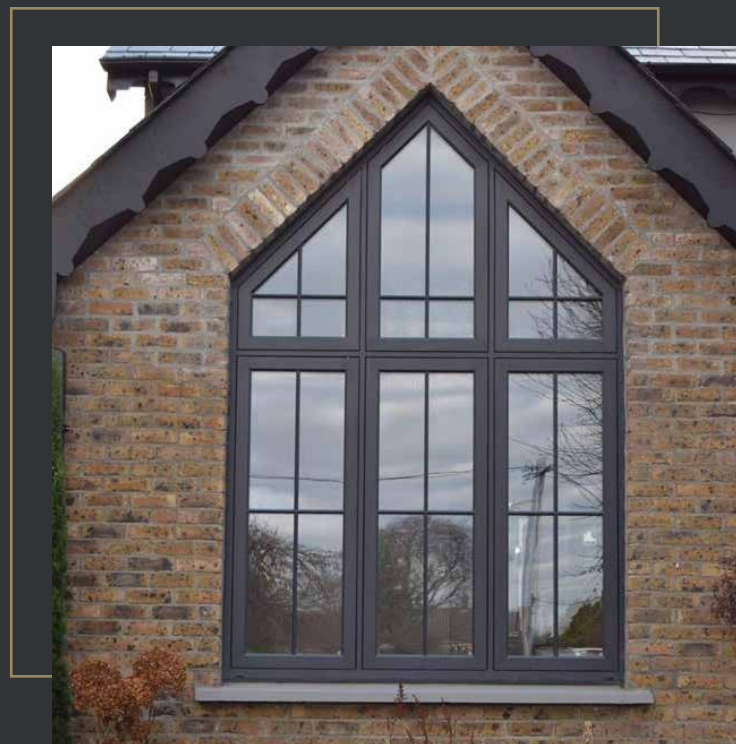

ECLECTIC *Grey*

— Eclectic Grey has more interesting undertones than a typical pure grey, it is a smooth texture perfectly mirroring an aluminium appearance. It's bold tones can add a touch of class to traditional and contemporary properties alike.

Eclectic Grey
NEAREST RAL 7016